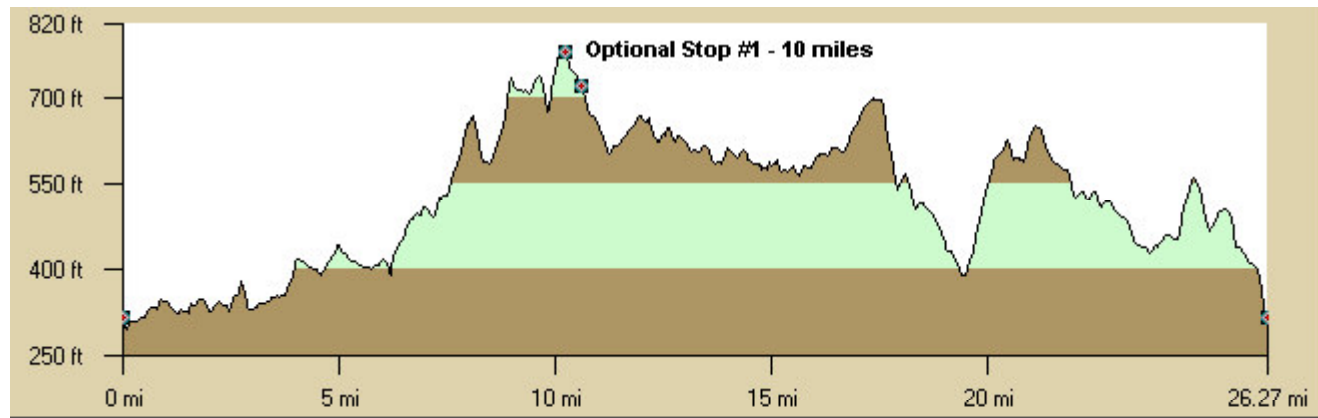

Elev: 313.41 ft
Climb Elev: 6,532.57 ft
Climb Dist: 50.33 mi
Terr Dist: 100.99 mi
Desc Dist: 50.66 mi

Elev: 313.69 ft
Climb Elev: 3,653.86 ft
Climb Dist: 30.55 mi
Terr Dist: 62.44 mi
Desc Dist: 31.89 mi

Elev: 313.00 ft
Climb Elev: 1,843.07 ft
Climb Dist: 12.54 mi
Terr Dist: 26.27 mi
Desc Dist: 13.74 mi