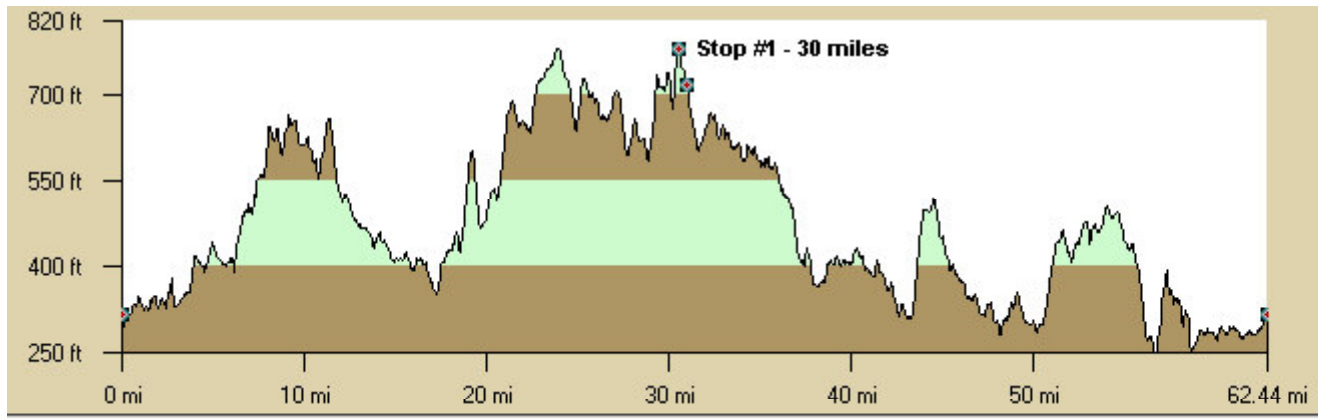

Elev: 313.41 ft
Climb Elev: 6,532.57 ft
Climb Dist: 50.33 mi
Terr Dist: 100.99 mi
Desc Dist: 50.66 mi

Elev: 313.69 ft
Climb Elev: 3,653.86 ft
Climb Dist: 30.55 mi
Terr Dist: 62.44 mi
Desc Dist: 31.89 mi

Elev: 313.00 ft
Climb Elev: 1,843.07 ft
Climb Dist: 12.54 mi
Terr Dist: 26.27 mi
Desc Dist: 13.74 mi